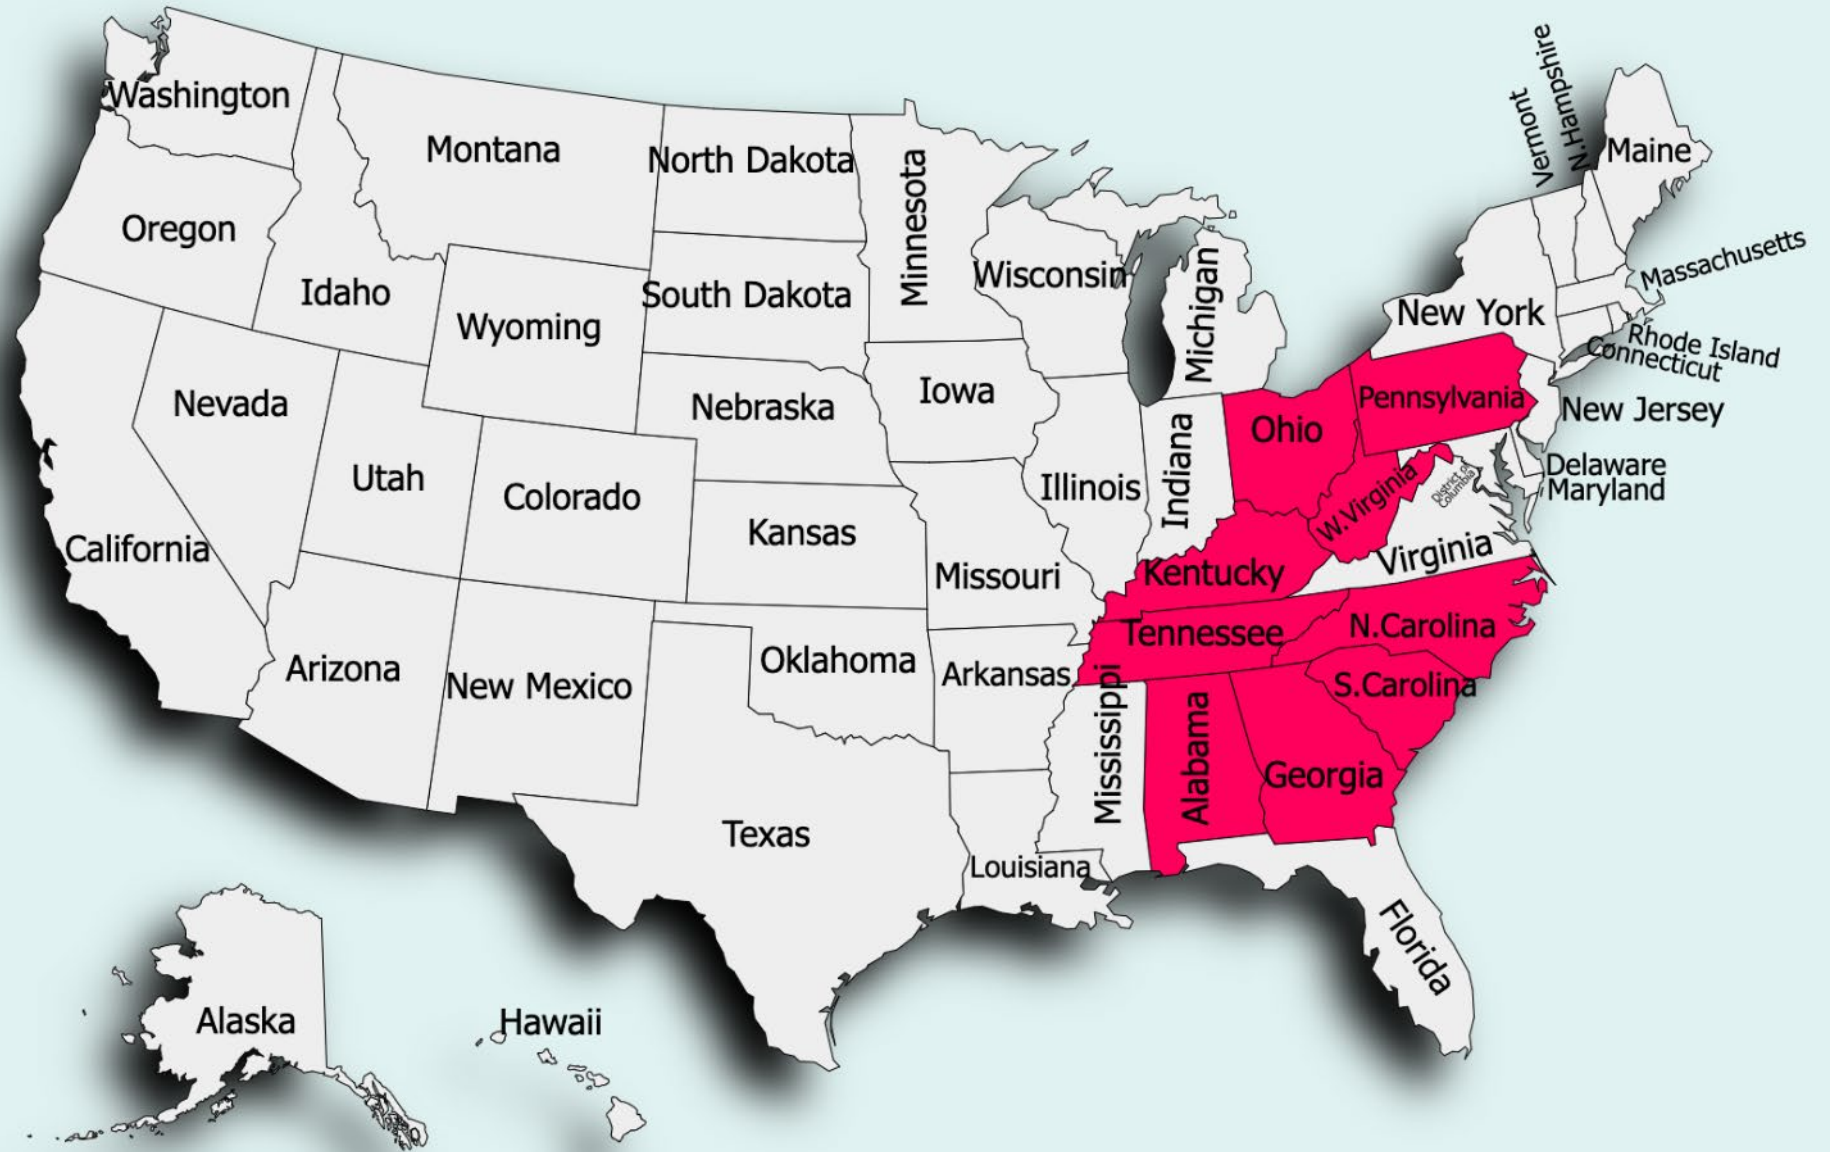

An aerial photograph of the University of Virginia campus, showing a cluster of brick buildings, green lawns, and a pond in the foreground. The campus is surrounded by dense green forests and rolling hills under a blue sky with scattered white clouds. The entire image is framed by a thick red border. The text "UVA WISE" is overlaid in the lower center in a large, white, serif font.

UVA Wise In-state Degree Seeking Students

STATE

of the ARC

UVA Wise ARC and T-Tag Enrollment (Fall 2022)

Thank you