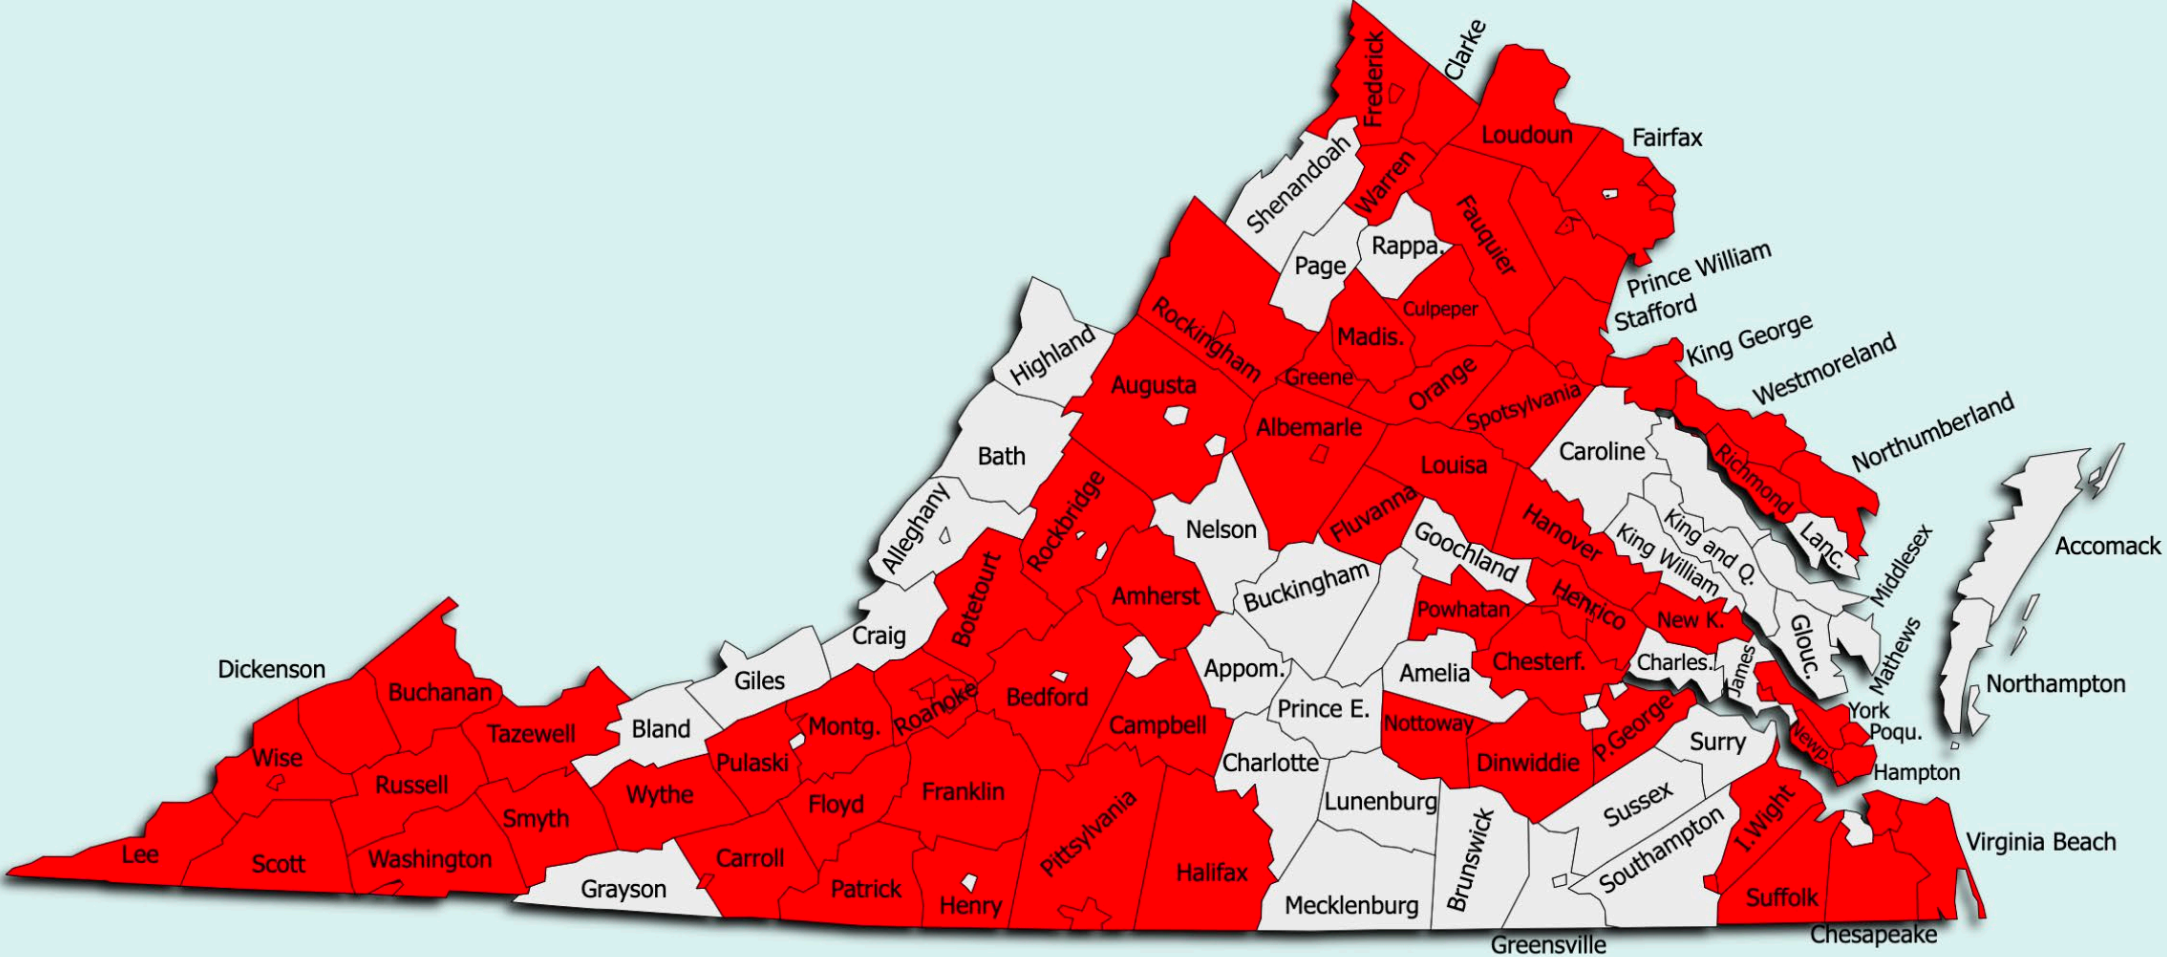

Tracking New Fall Enrollment 2023

Date Fa23	App				Admit				Confirm				Deny		
	2021	2022	2023	%change	2021	2022	2023	%change	2021	2022	2023	%change	2021	2022	2023
10/14/2022	126	273	285	4%	92	212	110	-48%	7	8	18	125%	0	2	
10/21/2022	178	291	414	42%	131	232	139	-40%	10	11	25	127%	0	3	3
10/28/2022	228	316	466	47%	185	230	270	17%	13	15	43	186%	0	3	3
11/4/2022	268	377	587	56%	219	278	332	19%	14	19	47	147%	0	5	6
11/11/2022	288	412	658	60%	230	334	393	18%	17	19	49	157%	0	6	7
11/18/2022	300	517	735	42%	240	361	445	23%	19	23	60	160%	0	7	7

UVA Wise In-state Degree Seeking Students