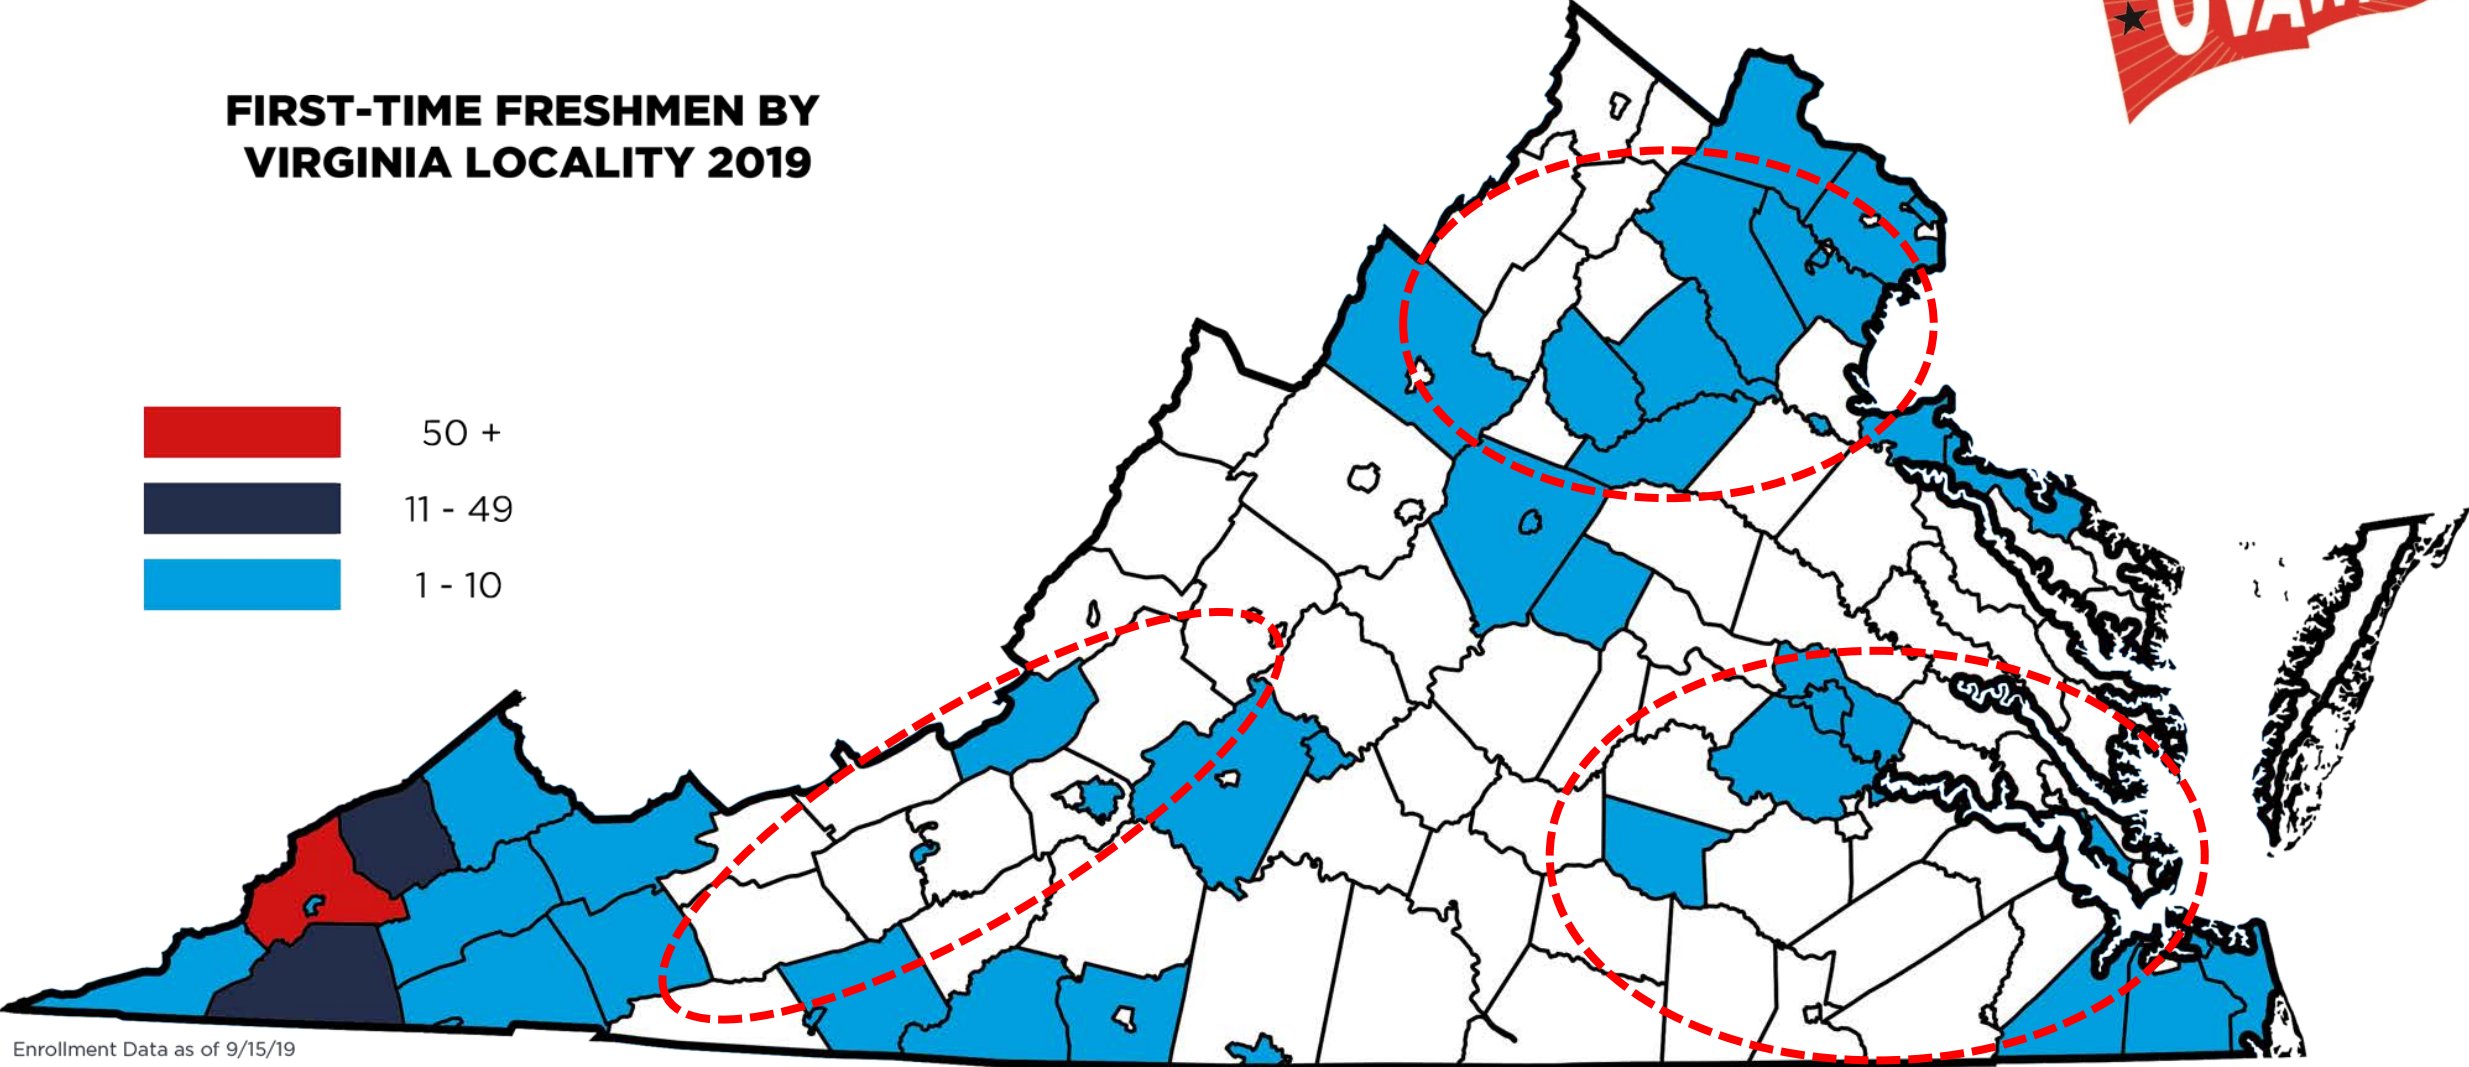

Identify Markets

Southwest Virginia

- Top feeder schools in surrounding counties

DEGREE-SEEKING STUDENTS BY VIRGINIA LOCALITY 2019

Enrollment Data as of 9/15/19

Identify Markets

Existing ARC Markets

- Tennessee and Kentucky

STATE
of the ARC

Identify Markets

“State of Wise”

- 300 mile radius from campus
- Includes in-state areas and ARC counties in Tennessee, North Carolina, and Kentucky

STATE

of **WISE**

STATE

of *the ARC*

Identify Markets

“NOVA and Tidewater”

- No. Virginia (Rt. 66), I-81, Richmond, Tidewater, Hampton Roads regions

FIRST-TIME FRESHMEN BY VIRGINIA LOCALITY 2019

Enrollment Data as of 9/15/19

Identify Markets

- Tertiary Market
 - ARC
 - All of the designated counties in the remaining states that make up the ARC.
 - Ranges from Mississippi through southern tier of New York state.
 - Out-of-State Markets (outside of ARC)
 - East coast, western Tennessee, western Kentucky, Metro DC