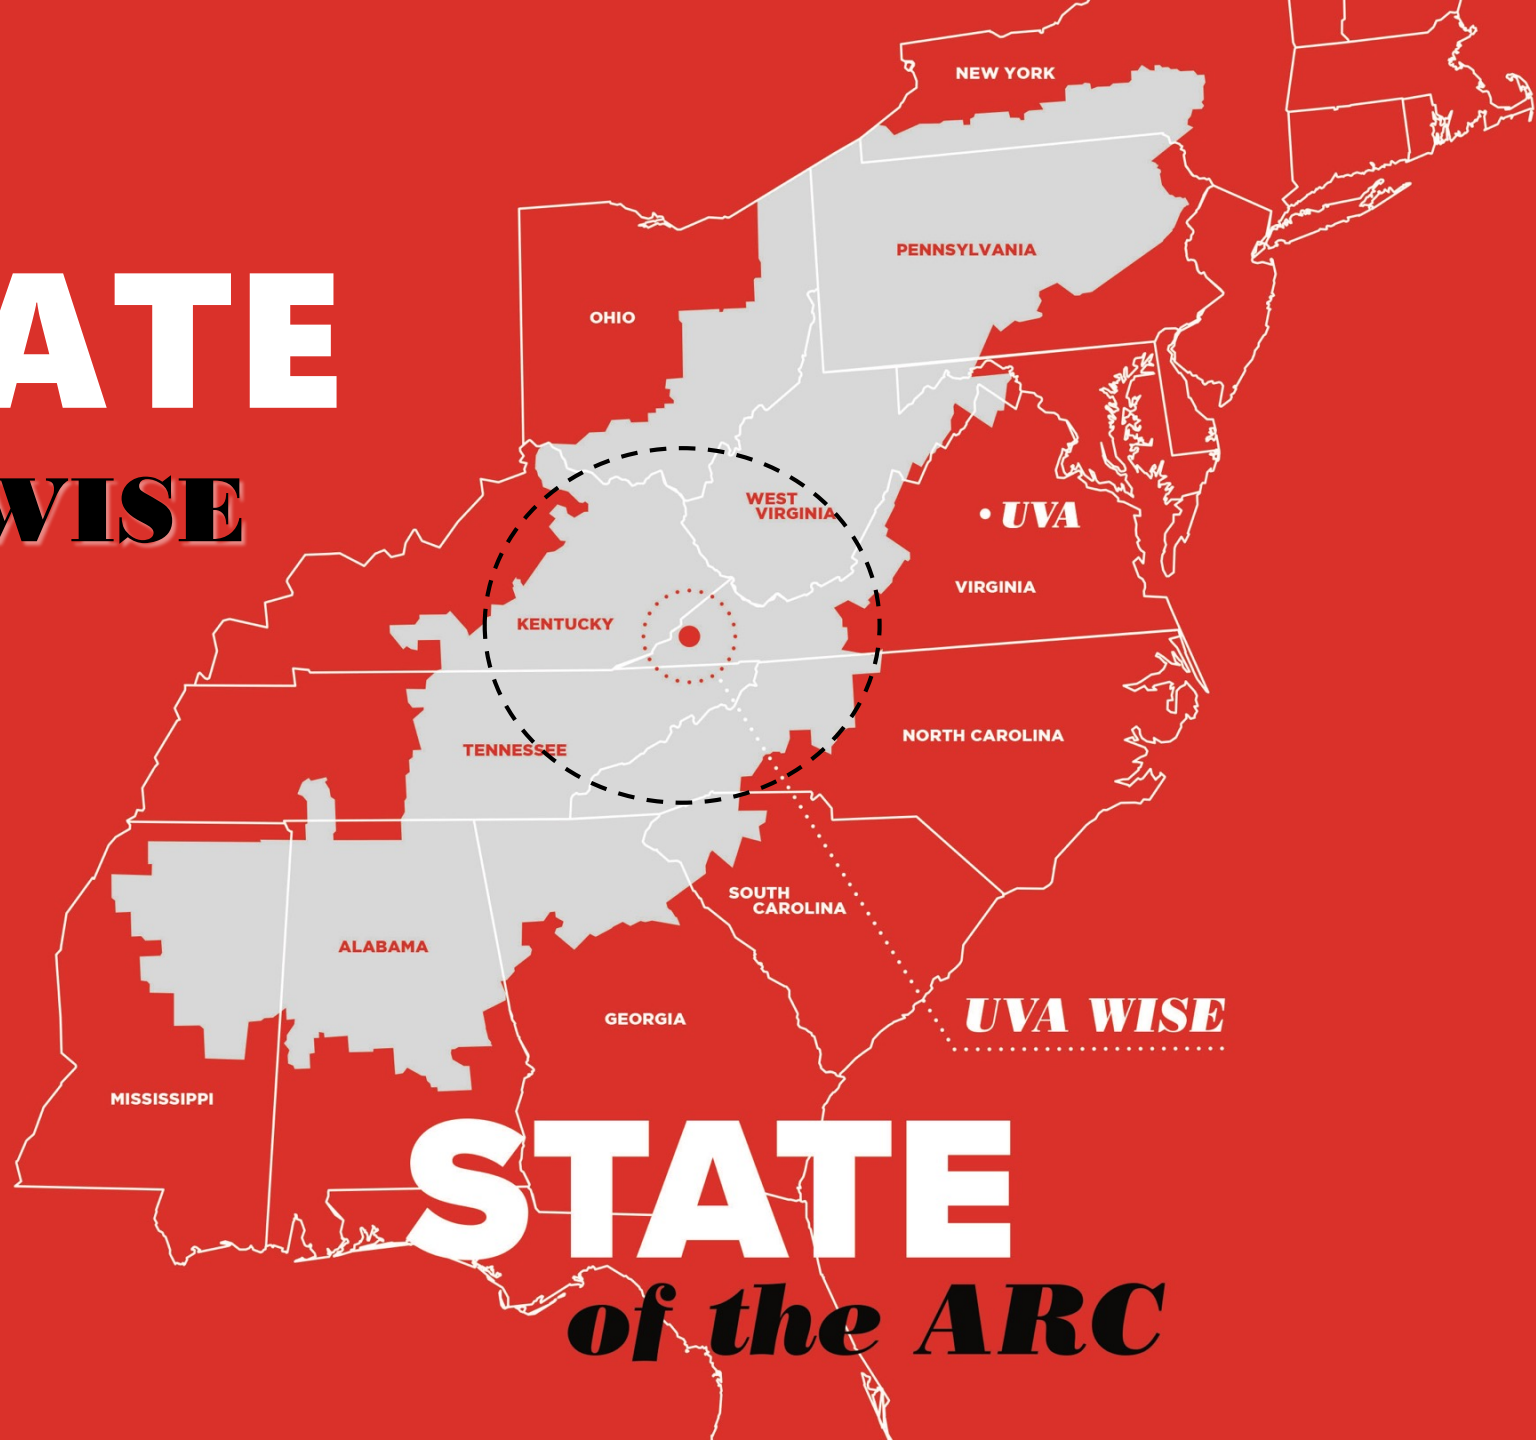

Identify Markets

Southwest Virginia

- Top feeder schools in surrounding counties

DEGREE-SEEKING STUDENTS BY VIRGINIA LOCALITY 2019

Enrollment Data as of 9/15/19

Identify Markets

Existing ARC Markets

- Tennessee and Kentucky

STATE
of the ARC

Identify Markets

“State of Wise”

- 300 mile radius from campus
- Includes in-state areas and ARC counties in Tennessee, North Carolina, and Kentucky

STATE

of **WISE**

STATE

of *the ARC*

Identify Markets

“NOVA and Tidewater”

- No. Virginia (Rt. 66), I-81, Richmond, Tidewater, Hampton Roads regions

FIRST-TIME FRESHMEN BY VIRGINIA LOCALITY 2019

Enrollment Data as of 9/15/19

Identify Markets

- Tertiary Market
 - ARC
 - All of the designated counties in the remaining states that make up the ARC.
 - Ranges from Mississippi through southern tier of New York state.
 - Out-of-State Markets (outside of ARC)
 - East coast, western Tennessee, western Kentucky, Metro DC