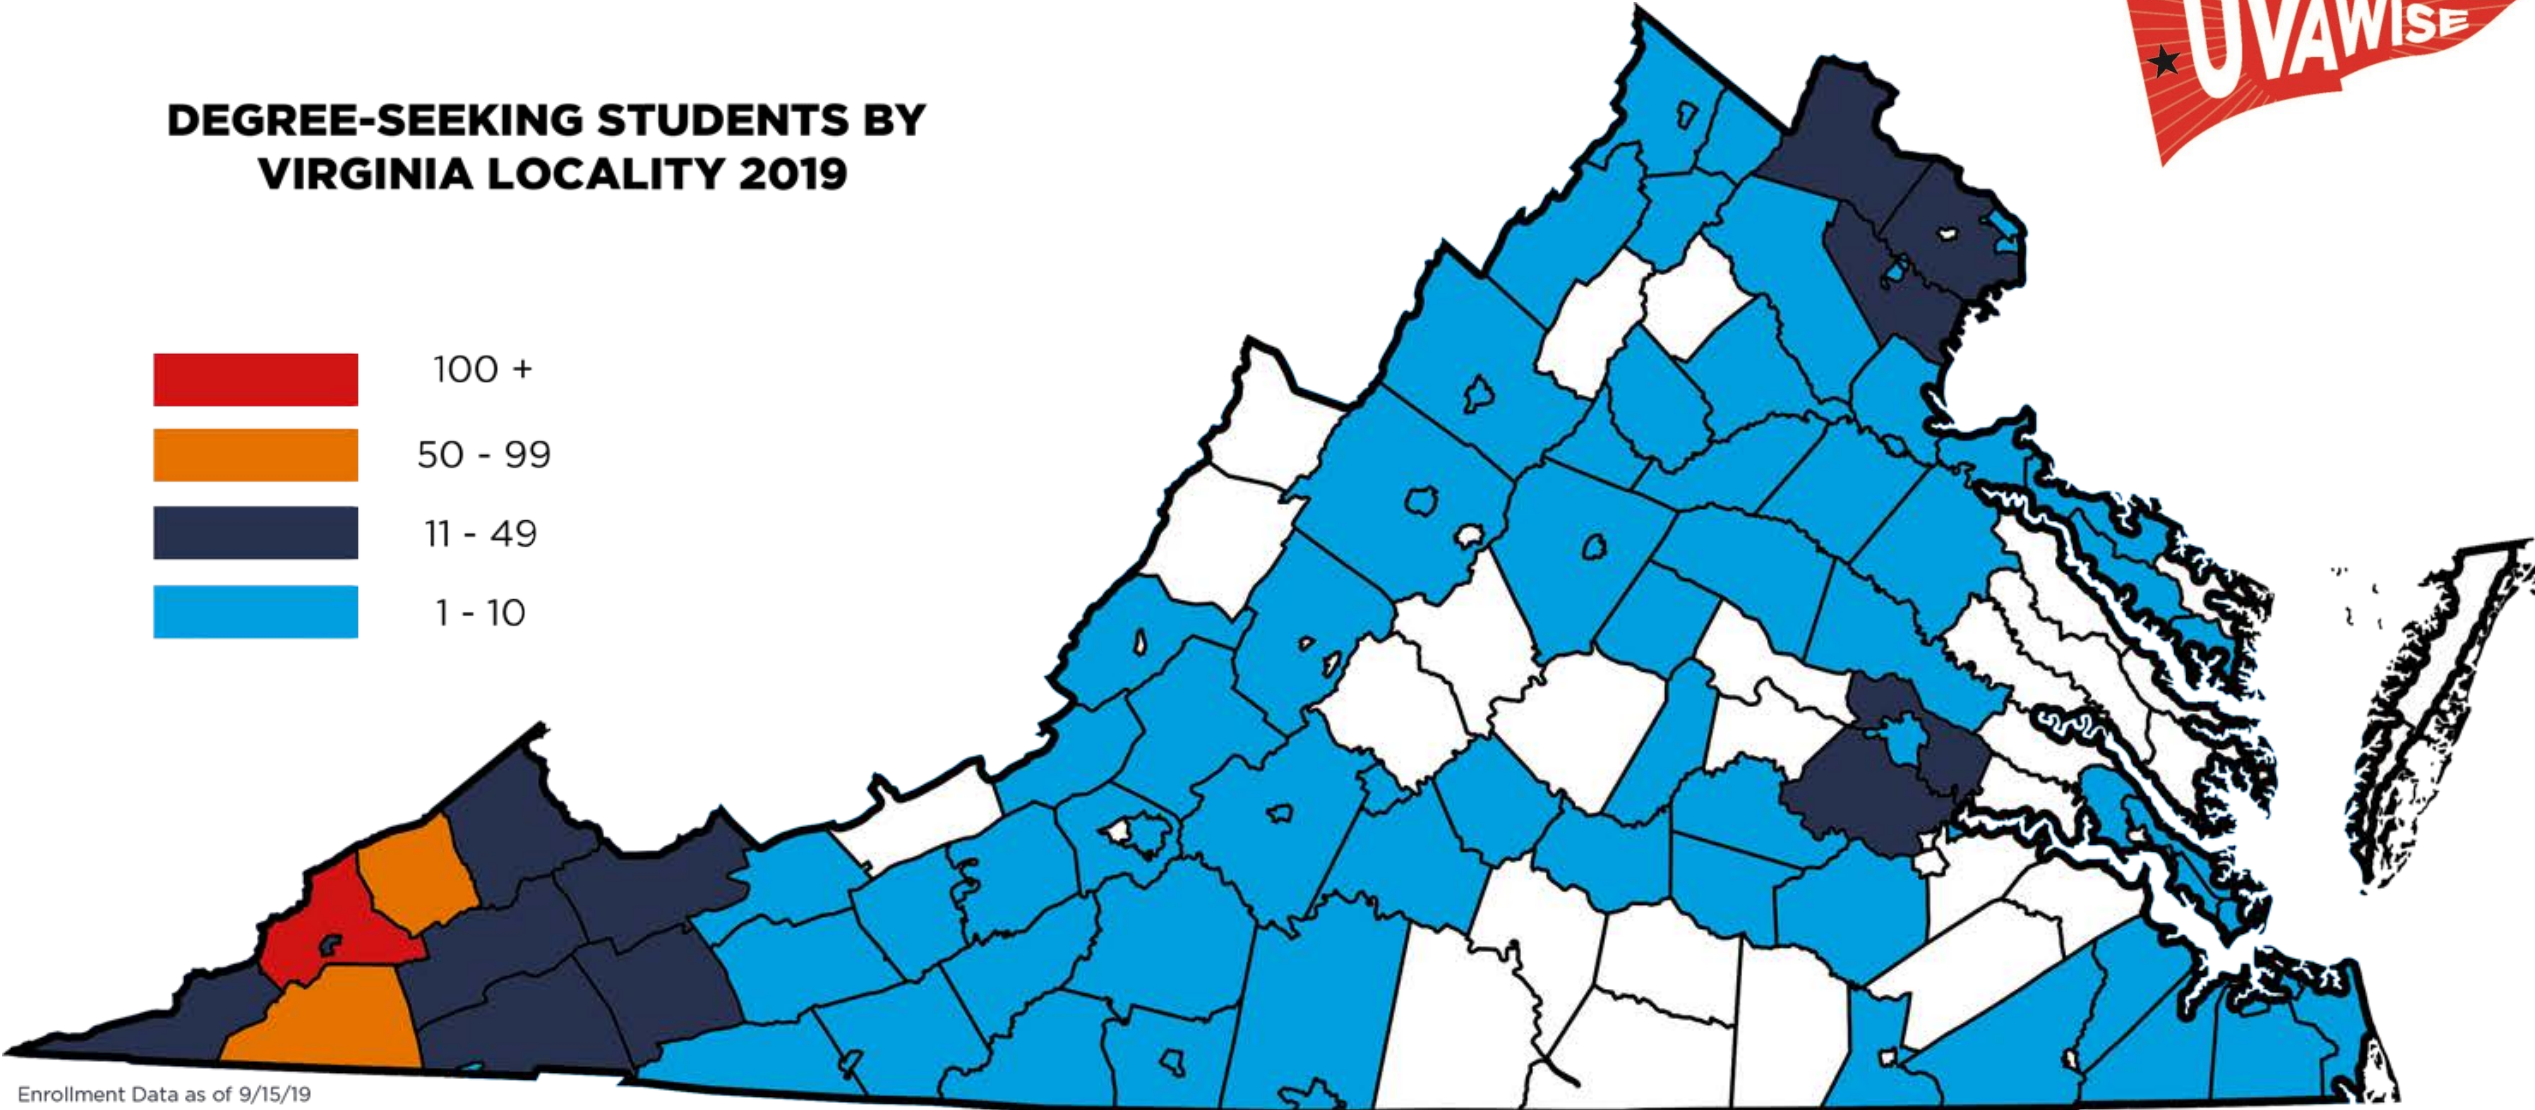

Identify Markets

Southwest Virginia

- Top feeder schools in surrounding counties

DEGREE-SEEKING STUDENTS BY VIRGINIA LOCALITY 2019

Enrollment Data as of 9/15/19

Identify Markets

Existing ARC Markets

- Tennessee and Kentucky

STATE
of the ARC

Identify Markets

“State of Wise”

- 300 mile radius from campus
- Includes in-state areas and ARC counties in Tennessee, North Carolina, and Kentucky

STATE

of **WISE**

STATE

of *the ARC*

Identify Markets

“NOVA and Tidewater”

- No. Virginia (Rt. 66), I-81, Richmond, Tidewater, Hampton Roads regions

FIRST-TIME FRESHMEN BY VIRGINIA LOCALITY 2019

Enrollment Data as of 9/15/19

Identify Markets

- Tertiary Market
 - ARC
 - All of the designated counties in the remaining states that make up the ARC.
 - Ranges from Mississippi through southern tier of New York state.
 - Out-of-State Markets (outside of ARC)
 - East coast, western Tennessee, western Kentucky, Metro DC