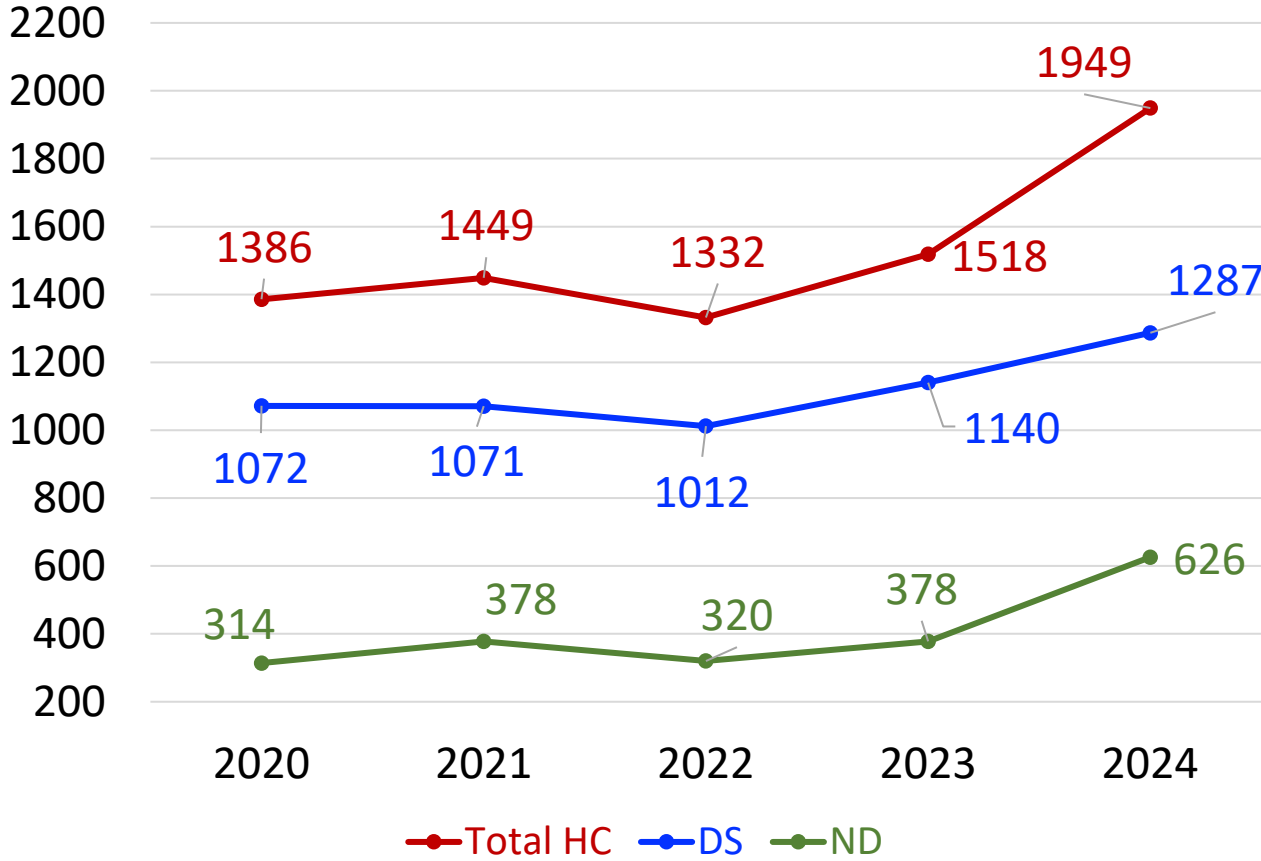

# Degree-Seeking Enrollment\*

\*Includes UVA Wise Students, Year in Wise Students, and Students Enrolled in Non-Degree Programs

# New Students (FTF, FTT, YiW)\*

\*FTF: First-Time UVA Wise Freshman / FTT: First-Time Transfers / YiW: Year in Wise Freshman

# New Students (FTF, FTT)

# Fall Undergraduate Enrollment

Total HC: Total Headcount / DS: Degree-Seeking / ND: Non-Degree Seeking