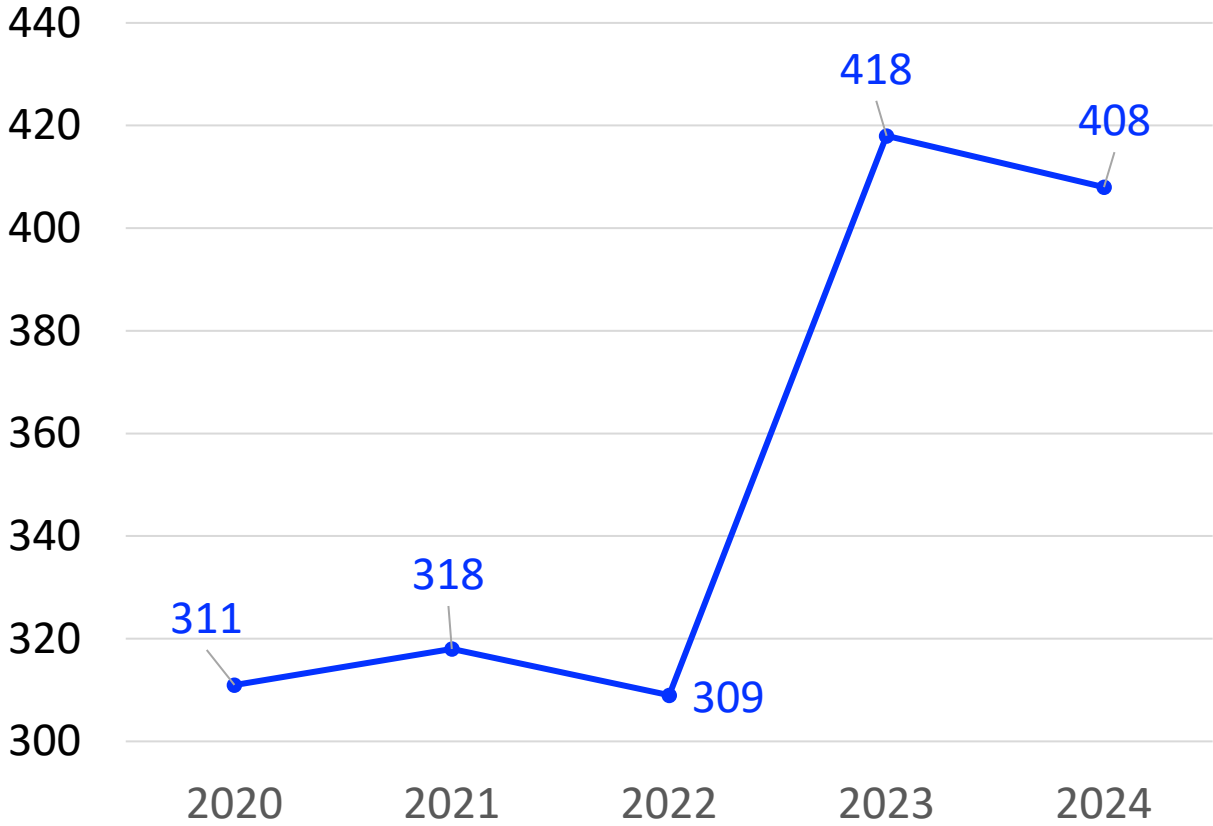

New Students (FTF, FTT)