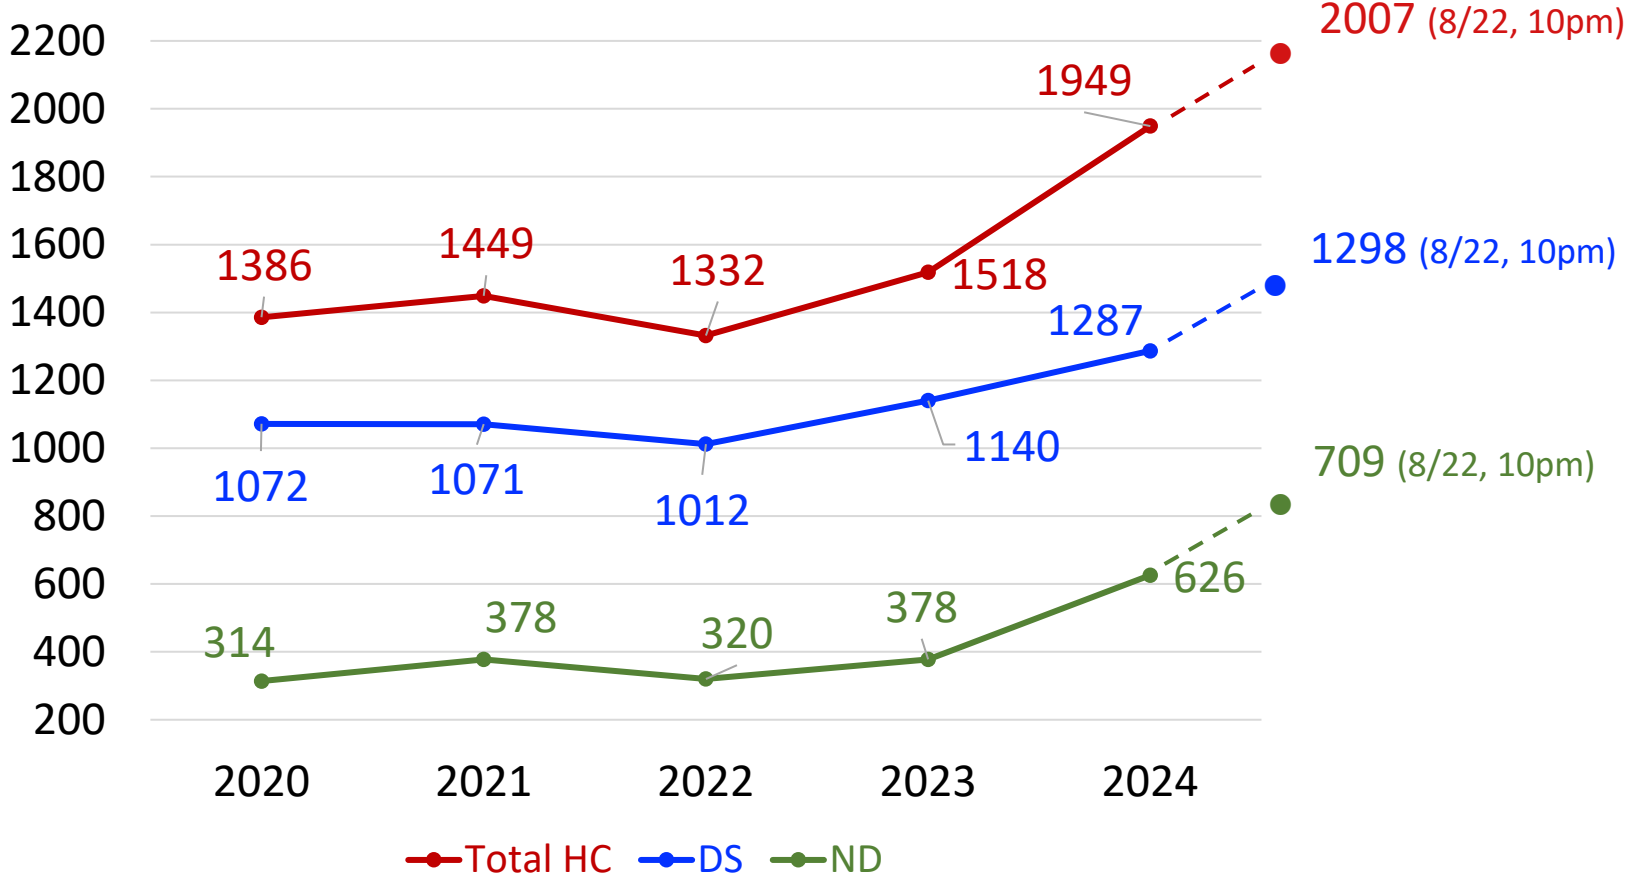

# New Students (FTF, FTT)

# Fall Undergraduate Enrollment

Total HC: Total Headcount / DS: Degree-Seeking / ND: Non-Degree Seeking

# Fall Undergraduate Enrollment